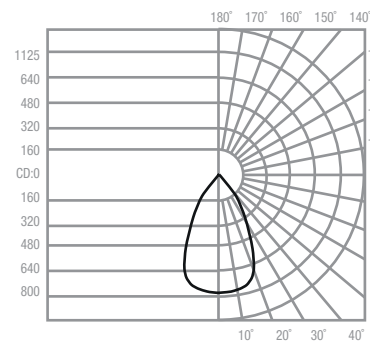

## Overview

Lumen Rating 720lm  
Wattage 10W  
Beam Angle 60° WFL  
Light Type High-Brightness LED Directional Light

## Product Dimensions

FRONT VIEW

SIDE VIEW

## Photometrics

DR700 60°  
POLAR CANDELA DISTRIBUTION  
(720lm 3000K)