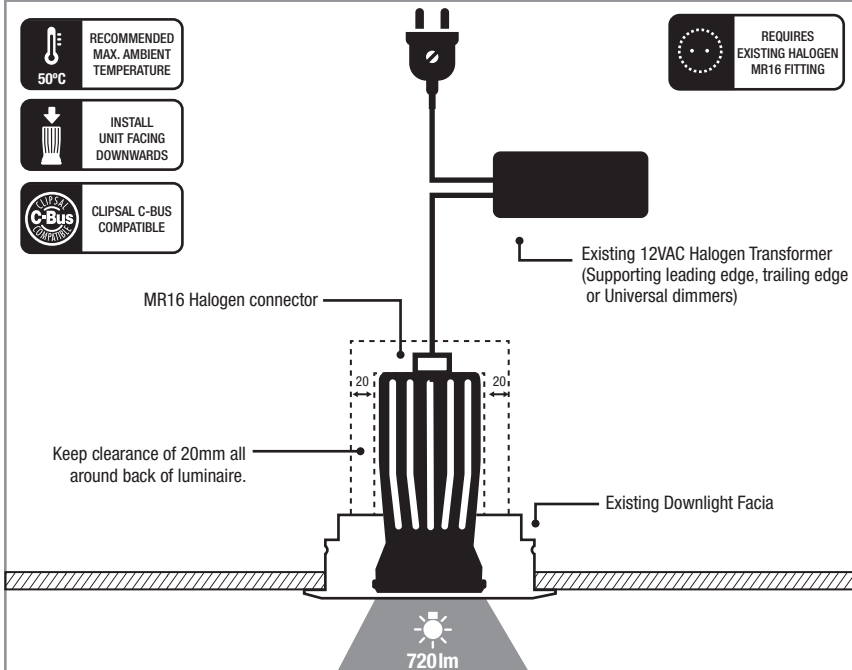

## Overview

Lumen Rating 720lm  
Wattage 10W  
Beam Angle 60° WFL  
Light Type High-Brightness LED Directional Light

## Product Dimensions

FRONT VIEW

SIDE VIEW

## Photometrics

DR700 60°  
POLAR CANDELA DISTRIBUTION  
(720lm 3000K)

## Specifications

Physical		Electrical	
Fascia Colour	White or Silver	Input Voltage	12VAC
Weight	165g	Dimming Range	0-100%
Install Clearance	20mm	Power Factor	up to 0.95
Warranty	3 years	IP Rating	IP40
STC Rating	42	Surge Protection	3100V
Luminaire Class	IEC 62560		
Material	Pure Aluminium/ UV Stabilized PMMA		
Operational		Compatibility	
Total Lumen Output	720lm	Standard Electronic and Magnetic 12V Transformers	
Light Quality	CRI 83+	Leading Edge Dimmers	
Efficacy	70lm/W	Trailing Edge Dimmers	
Beam Angle	60°	Universal Dimmers	
Color Temp.	3000K		
Operating Temp.	-30°C to 100°C		
Average Temp.	54°C (@Ta25)		
Ambient Temp.	-28°C to 68°C		
Lifetime	70,000hrs (@Ta35)		