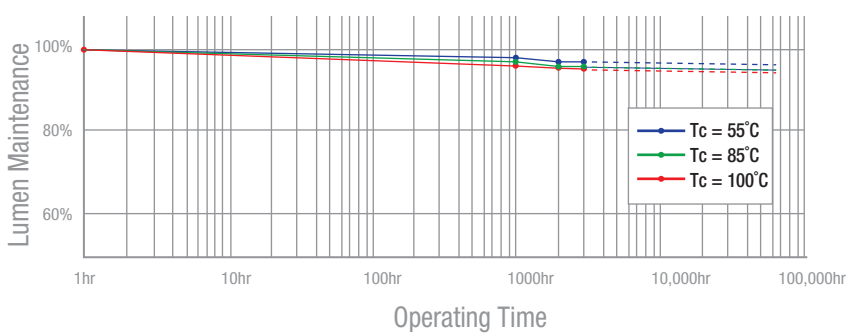

Product Life