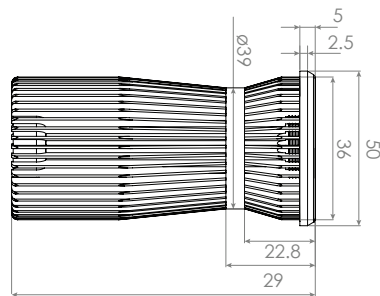

## Overview

Lumen Rating 720lm  
Wattage 10W  
Beam Angle 60° WFL  
Light Type High-Brightness LED Directional Light

## Product Dimensions

FRONT VIEW

SIDE VIEW