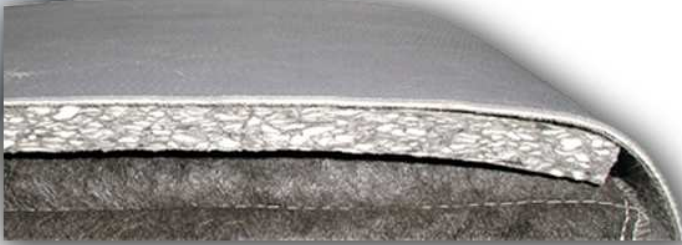

# Madero Pasture-Mat

**The only cow mattress that feels, gives and behaves like natural pasture.**

Madero Pasture Mate is shock absorbent, thereby eliminating the risk of injury.

Non-Organic pasture mat system doesn't allow the bacteria production.

Madero Pasture - Mat, reduces the cost bedding and amount of labor needed to maintain clean stalls, while increasing cow comfort.

Multi-celled mattress filled with uniformly sized rubber crumb. Field-tested longer than any other rubber filled, multi-celled mattress on the market today, all these characteristics gives and excellent comfort.

## Advantages:

**Increase cow's comfort.**

**Prevents cows from digging.**

**Stalls always look freshly manicured.**

**Is shock absorbent.**

**Designed to emulate the natural characteristics of pasture.**

**Strongest top covers on the market.**